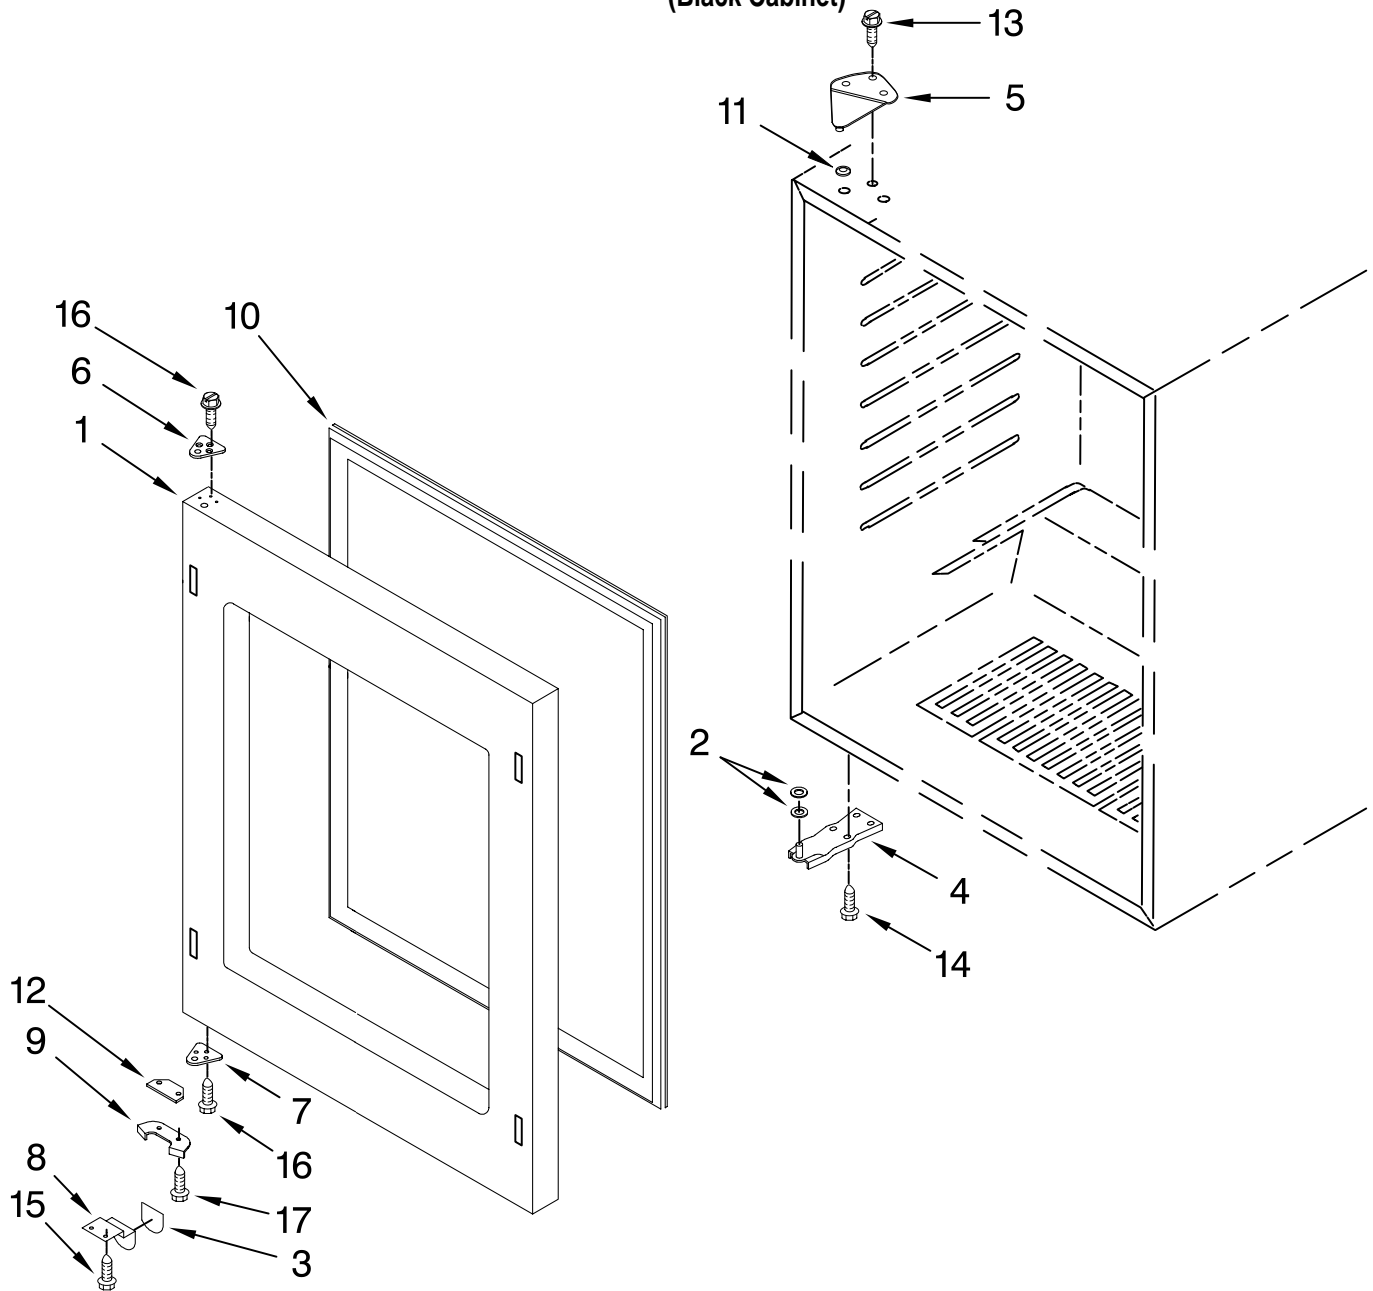

DOOR PARTS

For Model: KBC024LSBX02

(Black Cabinet)

Illus. No.	Part No.	DESCRIPTION
1	4344891	Door Assembly (Includes Gasket)
2	W10162992	Washer/Bottom
3	W10163191	Gasket-Push Plate
4	4344787	Hinge Bottom
5	4344754	Hinge, Top
6	4344804	Spacer, Top Trim
7	4344798	Spacer Bottom Hinge

Illus. No.	Part No.	DESCRIPTION
8	4344757	Actuator, Switch
9	4344802	Door Stop
10	4344852	Door Gasket
11	4344760	Washer
12	4344803	Spacer, Door
13	4344796	Screw
14		Screw, Lower Hinge
	4344906	Quantity 3
	W10243104	Quantity 3

Illus. No.	Part No.	DESCRIPTION
15	W10204865	Screw
16	4344800	Screw
17	W10243123	Screw
Following Parts Not Illustrated		
	4344818	Installation Kit, Door Panel

FOR ORDERING INFORMATION REFER TO PARTS PRICE LIST